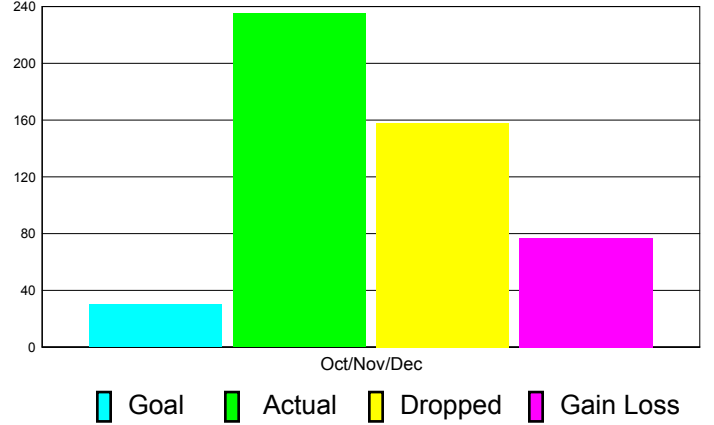

Membership Results 2011-2012

Goal, New, Dropped, Gain/Loss